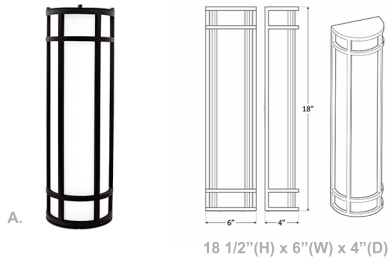

18"/24" Outdoor/Indoor LED Decorative Wall Sconce

Wattage

20W / 25W

Voltage Input

120V AC 50/60Hz

Dimmable

TRIAC Dimming (Using Standard TRIAC LED Dimmers)

Finish

Die-cast Aluminum Housing with Powder Coat Finish

Beam Angles

Color Temperatures

Features

Catalog No.	Fig.
LDSL-MCT-D-BZ	A.
LDSL-MCT-D-SIL	B.
LDSXL-MCT-DD-ORB	C.
LDSXL-MCT-DD-SIL	D.

 **Factory-Installed Options**