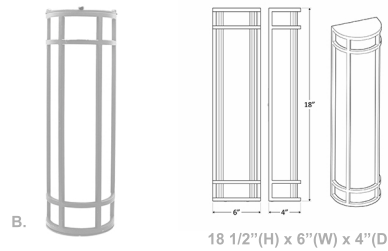

18"/24" Outdoor/Indoor LED Decorative Wall Sconce

Wattage

20W / 25W

Voltage Input

120V AC 50/60Hz

Dimmable

TRIAC Dimming (Using Standard TRIAC LED Dimmers)

Finish

Die-cast Aluminum Housing with Powder Coat Finish

Beam Angles

Color Temperatures

Features

Catalog No.	Fig.
LDSL-MCT-D-BZ	A.
LDSL-MCT-D-SIL	B.
LDSXL-MCT-DD-ORB	C.
LDSXL-MCT-DD-SIL	D.

 **Factory-Installed Options**