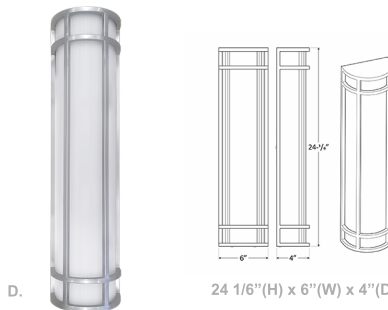

18"/24" Outdoor/Indoor LED Decorative Wall Sconce

Wattage

20W / 25W

Voltage Input

120V AC 50/60Hz

Dimmable

TRIAC Dimming (Using Standard TRIAC LED Dimmers)

Finish

Die-cast Aluminum Housing with Powder Coat Finish

Beam Angles

Color Temperatures

Features

Catalog No.	Fig.
LDSL-MCT-D-BZ	A.
LDSL-MCT-D-SIL	B.
LDSXL-MCT-DD-ORB	C.
LDSXL-MCT-DD-SIL	D.

 **Factory-Installed Options**