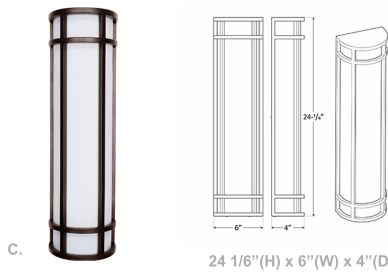

18"/24" Outdoor/Indoor LED Decorative Wall Sconce

Wattage

20W / 25W

Voltage Input

120V AC 50/60Hz

Dimmable

TRIAC Dimming (Using Standard TRIAC LED Dimmers)

Finish

Die-cast Aluminum Housing with Powder Coat Finish

Beam Angles

Color Temperatures

Features

Catalog No.	Fig.
LDSL-MCT-D-BZ	A.
LDSL-MCT-D-SIL	B.
LDSXL-MCT-DD-ORB	C.
LDSXL-MCT-DD-SIL	D.

 **Factory-Installed Options**